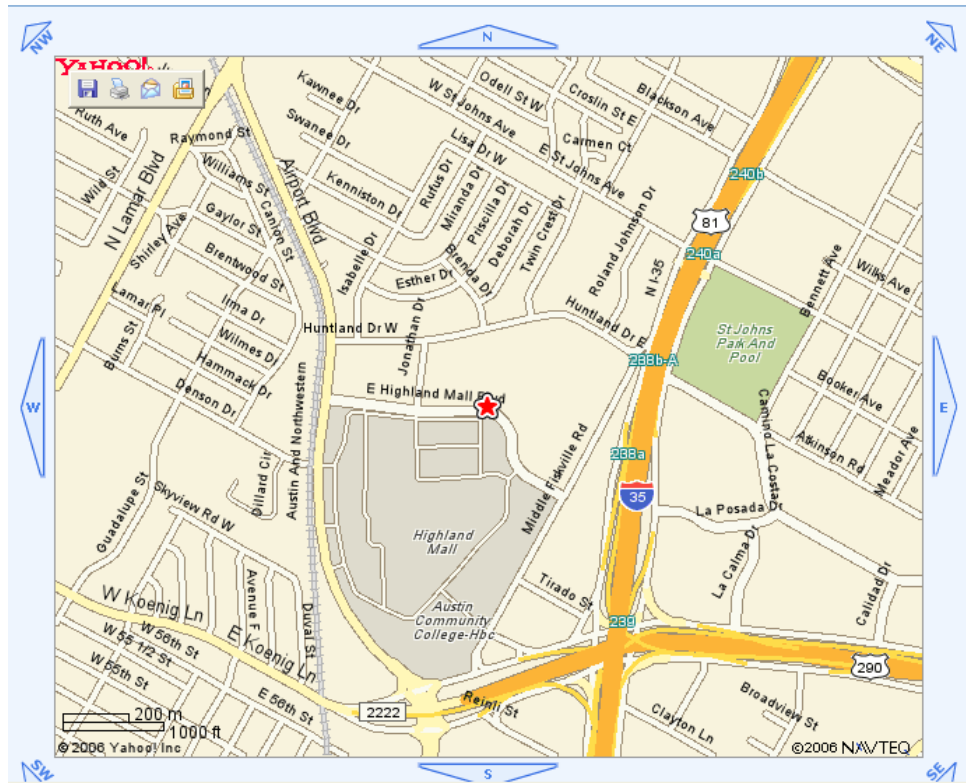

Map to the COAERS Office

418 E. Highland Mall Blvd.
Austin, TX 78752

From I-35 North: Take Exit 238A (FM 2222/Highland Mall). Stay on feeder and make a slight right onto Brooks Street. Take first right at Tirado Street. Take your next right at Middle Fiskville Road. At the four way stop, turn left onto E. Highland Mall Blvd. Our office is located on your right just past Habitat Suites.

From I-35 South: Take Exit 239/240A towards US-183/St. Johns Avenue. Merge onto I-35 frontage road. Follow the signs to I-35 S, taking a left until you are on frontage road going south. Take a slight right at Huntland Drive in front of the AT&T building. At the stop sign, go across onto Middle Fiskville Road. Make a right at the four way stop onto E. Highland Mall Blvd. Our office is located on your right just past Habitat Suites.